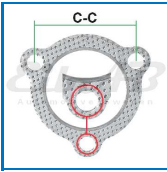

Gasket

Walker 81069 Bosal 256625 Klarius 410089

107-1302

Size and material
ø53.5 (3xø11.5) c-c 82.0
107.0x107.0x1.5
Steel / Graphite / Steel
Weight 0,016
Pack Bulk
Ean No 7330005048015
Important information

Alfa Romeo 145 (96-00), 146 (96-00), 155 (96-97)
Fiat Brava (95-01), Bravo (95-01),
Croma (91-96), Marea (96-03)
Lancia Thema (88-95)

ALF-82473208