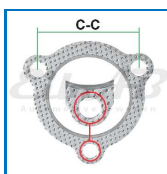

Gasket

Walker	Bosal	Klarius
	256338	410286

100-1321

Size and material
ø45.5 (3xø8.5) c-c 63.0
84.0x84.0x1.6
Copper
Weight 0,014
Pack Bulk
Ean No 7330005003472
Important information
Can be replaced by 029-1500!

Alfa Romeo 33 (88-94)

ALF-1190230165
ALF-60517483