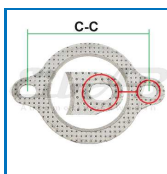

Gasket

Walker	Bosal	Klarius

039-1500

Size and material
ø46.0 (2xø9.0) c-c 68.0
87.0x70.0x1.5
Steel / Fibre / Steel
Weight 0,006
Pack Bulk
Ean No 7330005047902
Important information

Alfa Romeo GTV (81-), 75 (85-92), 90 (84-87)

ALF-0060522123
ALF-116463016500
ALF-60522123

099-1303 is replaced by 039-1500