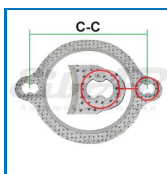

Gasket

Walker	Bosal	Klarius
80145	1320-2562	410068
80625	256186	410494
82167	256236	
	256786	

048-1500

Size and material
ø62.0 (Oval holes 2xø8.5/11.5x15.0) c-c 94.0
126.0x81.0x1.25-1.5
Steel / Graphite / Steel
Weight 0,016
Pack Bulk
Ean No 7330005046295
Important information
Contains graphite and can therefore be mounted
in front or after CAT due to its heat resistance!

Alfa Romeo, BMW, Chevrolet,
Dodge, Fiat, GM, Jeep, Kia,
Lancia, MAN, Nissan, Opel,
Renault, Saab, Subaru, Suzuki,

ALF-571799495
ALF-60814051
ALF-71750539
ALF-73503584
ALF-7798173
ALF-82473601