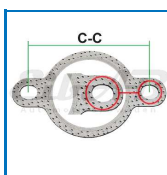

Gasket

Walker	Bosal	Klarius

077-1300 *

Size and material
ø58.0 (2xø9.5) c-c 110.0
130.0x80.0x1.5
Mica / Steel / Mica
Weight 0,010
Pack Bulk
Ean No 7330005041580
Important information

Alfa Romeo Spider (98-)
Fiat Multipla (99-05), Stilo (01-06)
Lancia Lybra

ALF-46774963
ALF-60810885

* Is replaced by 034-1500!