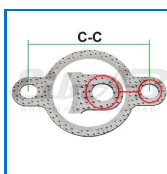

Gasket

Walker	Bosal	Klarius
80246	1029-2569	410340
	256192	
	256570	
	256995	

050-1500

Size and material
ø61.0 (132.0x81.0x1.5) Oval holes 2xø10.5x15.0
M8= c-c 98.0»112.0 / M10= c-c 100.0»110.0
Steel / Graphite / Steel
Weight 0,018
Pack Bulk
Ean No 7330005047216
Important information
Contains graphite and can therefore be mounted
in front or after CAT due to its heat resistance!

Alfa Romeo, Fiat, Lancia
Opel Sintra (97-99)

ALF-46413166
ALF-60812603
ALF-7783718