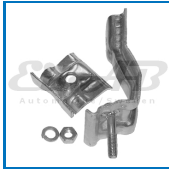

BMW 7/E23 (77-79)

BMW-18211246313

Metal part (Body hanger)

Walker 254340 Bosal Klarius 430346

134-2660

Size and material
1xø8.5 (1x M8x40.0)
130.0x55.0x55.0
(CrIII plated)
Weight 0,220
Pack Bulk
Ean No 7330005011163
Important information
Is used together with 134-1020

BMW 3/E36 (90-99)

BMW-18211723555

Metal part (Body hanger)

Walker 86193
Bosal 254350
Klarius 430345
MH86193

136-2660

Size and material
1xø8.5 (1x M8x40.0)
130.0x55.0x55.0
(CrIII plated)
Weight 0,220
Pack Bulk
Ean No 7330005011170
Important information
Is used together with 134-1020