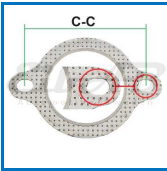

Gasket

Walker Bosal Klarius
256107 410012
410167

039-1500

Size and material

ø46.0 (2xø11.0) c-c 67.0»71.0
92.0x67.0x1.5
Steel / Graphite / Steel
Weight 0,008
Pack Bulk
Ean No 7330005036005

Important information

Contains graphite and can therefore be mounted in front or after CAT due to its heat resistance!

Alfa Romeo Alfetta (74-85), 75 (85-93), 90 (84-88), 155 (92-96), 164 (88-96), GTV (85-87) BMW 3 (98-07), 5 (95-10), 7 (95-01), Z3 (96-03) Mazda 323 (75-80), 626 (78-87), 929 II (83-87), B1800 (78-85) Subaru Mini Jumbo (85-91), Vivio (92-00) VW Transporter III (80-85) Volvo Amazon (62-67), Duett (62-66), P1800 (61-66), PV (56-66) Wiesmann MF3 Roadster (96-02)

BMW-18301436334
BMW-18301440183