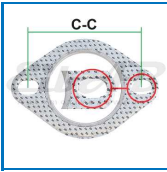

Gasket

Walker Bosal Klarius
80206 256213 410237
81053 256499 410242
81089 256504
81118 256584
81185 256854

022-1500

Size and material

ø51.0 (Oval holes 2xø11.5x13.0) c-c 78.0
102.0x68.0x1.25-1.35
Steel / Graphite / Steel
Weight 0,012
Pack Bulk
Ean No 7330005006954

Important information

Contains graphite and can therefore be mounted in front or after CAT due to its heat resistance!

Alfa Romeo, BMW, Daewoo, Daihatsu, Hyundai, Kia, Saab, Subaru, VAG, Volvo

BMW-18107502346