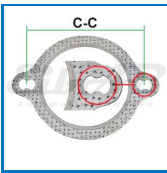

Gasket

Walker Bosal Klarius
80145 1320-2562:410068
80625 256186 410494
82167 256236
256786

048-1500

Size and material

ø62.0 (Oval holes 2xø8.5/11.5x15.0) c-c 94.0
126.0x81.0x1.25-1.5
Steel / Graphite / Steel
Weight 0,016
Pack Bulk
Ean No 7330005046295

Important information

Contains graphite and can therefore be mounted in front or after CAT due to its heat resistance!

Alfa Romeo, BMW, Chevrolet, Dodge, Fiat, GM, Jeep, Kia, Lancia, MAN, Nissan, Opel, Renault, Saab, Subaru, Suzuki,

BMW-18112243550