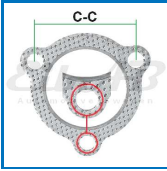

Gasket

Walker Bosal Klarius
80029 256283 410456
80201 256770
80216 256771
256772

029-1500

Size and material

ø52.0 (3xø10.5) c-c 3x62.0
82.0x81.0x1.5
Steel / Graphite / Steel
Weight 0,010
Pack Bulk
Ean No 7330005035954

Important information

Contains graphite and can therefore be mounted in front or after CAT due to its heat resistance!

Alfa Romeo, BMW 3/E30 (83-93), 5/E28 (81-87), 5/E34 (88-97), 6/E24 (77-89), 7/E23 (85-86) Chevrolet, Daewoo, Fiat

BMW-11761277954
BMW-11761711717
BMW-18111175277
BMW-18111176359
BMW-18301723886
BMW-18301723887