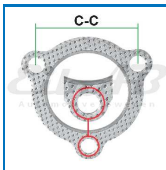

Walker 80029
Bosal 256283
80201 256770
80216 256771
Klarius 410456
256772

Ø52.0 (3xØ10.5) c-c 3xØ2.0
82.0x81.0x1.5
Steel / Graphite / Steel
Weight 0,010
Pack Bulk
Ean No 7330005035954

Important information
Contains graphite and can therefore be mounted in front or after CAT due to its heat resistance!

029-1500

Gasket

Size and material

Chevrolet Matiz II/M200, M250 (05-09),
Spark II/M200, M250 (05-09)
Daewoo Matiz II/M200, M250 (05-09)
Ford Capri I-III/GECP (68-87), Consul (72-75),
Granada (72-85), Scorpio I (85-86),
Sierra I-II (82-93), Taunus (60-82),
Transit 55 (65-67), I/72E, 73E, 81E (65-73)
Renault R5 Alpine (79-85)
Saab 95 (65-79), 96 (65-80)

CHE-96395470