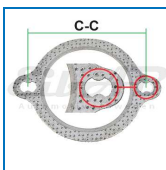

Gasket

Size and material

Chevrolet Cruze (J300/5/8), Malibu VIII (V300)

CHE-13229872

Walker 80885
Bosal
Klarius

Ø58.0 (2xØ9.0x13.25) c-c 82.5»93.0
110.5x76.0x1.25-1.35
Steel / Graphite / Steel
Weight 0,010
Pack Bulk
Ean No 7330005057550

Important information
Contains graphite and can therefore be mounted in front or after CAT due to its heat resistance!

019-1500

Gasket

Size and material

Alfa Romeo,
BMW 3/E30 (83-93), 5/E28 (81-87),
5/E34 (88-97), 6/E24 (77-89), 7/E23 (85-86)
Chevrolet, Daewoo, Fiat

CHE-96314232