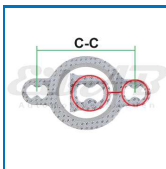

Walker 81013
Bosal 256525
Klarius 410113

Ø38.0 (Oval holes 2xØ6.5/10.5x14.5) c-c 70.5
92.0x67.0x1.5
Steel / Graphite / Steel
Weight 0,010
Pack Bulk
Ean No 7330005054849

Important information
Contains graphite and can therefore be mounted in front or after CAT due to its heat resistance!

040-1500