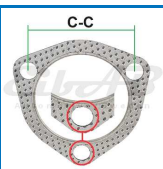

Gasket

Walker 80006
Bosal 256041
Klarius 410165
80050 256206 410226
80070 256212 410341
80200 256221
81031 256619
256707

025-1500

Size and material
Ø58.0 (3xØ11.0) c-c 3x65.0
85.0x85.0x1.25-1.5
Steel / Graphite / Steel
Weight 0,012
Pack Bulk
Ean No 7330005035978

Alfa Romeo, Daewoo, Fiat
Ford, Lada, Lancia, Porsche, Saab,
VAG

DAI-1745187203

Important information
Contains graphite and can therefore be mounted
in front or after CAT due to its heat resistance!