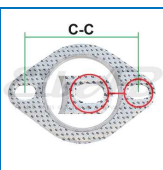

Gasket

Walker 80009
Bosal 256272
Klarius 410118
80010 256634 410168
80032 256645 410290
80209 256789
81005 256836
81030

020-1500

Size and material
Ø52.0 (Oval holes 2xØ12.0x14.0) c-c 83.0
110.0x72.5x1.25-1.35
Steel / Graphite / Steel
Weight 0,012
Pack Bulk
Ean No 7330005006923

Alfa Romeo, Daihatsu,
Fiat, Ford, Hyundai,
Isuzu, Kia, Lancia,
Mazda, Mitsubishi,
Nissan, Opel, Peugeot,
Rover, Saab, Subaru,
Suzuki, Valpen

DAI-1745187511
DAI-9004430224
DAI-9004430225
DAI-9004430270

Important information
Contains graphite and can therefore be mounted
in front or after CAT due to its heat resistance!