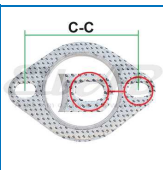

Gasket

Walker 80206
Bosal 256213
Klarius 410237
81053 256499 410242
81089 256504
81118 256584
81185 256854

022-1500

Size and material
Ø51.0 (Oval holes 2xØ11.5x13.0) c-c 78.0
102.0x68.0x1.25-1.35
Steel / Graphite / Steel
Weight 0,012
Pack Bulk
Ean No 7330005006954

Alfa Romeo, BMW, Daewoo, Daihatsu,
Hyundai, Kia, Saab, Subaru,
VAG, Volvo

DAI-1745887702
DAI-1745887703
DAI-1745887705

Important information
Contains graphite and can therefore be mounted
in front or after CAT due to its heat resistance!