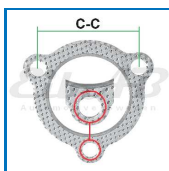

Walker	Bosal	Klarius
80085	256395	410062
81094	256420	410251
81199	256568	

041-1500

Size and material
ø60.0 (3xø12.0) c-c 3x74.5
98.0x96.0x1.25-1.5
Steel / Graphite / Steel
Weight 0,016
Pack Bulk
Ean No 7330005007166

Important information
Contains graphite and can therefore be mounted
in front or after CAT due to its heat resistance!

Alfa Romeo, Ford, Honda,
Hyundai, Nissan, Rover,
Saab, VAG, Volvo

FIA-46409213
FIA-60806823
FIA-7688006
FIA-82473322