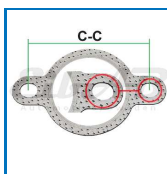

Gasket

Walker 80246
Bosal 1029-25699
Klarius 410340
256192
256570
256995

050-1500

Size and material
ø61.0 (132.0x81.0x1.5) Oval holes 2xø10.5x15.0
M8= c-c 98.0x112.0 / M10= c-c 100.0x110.0
Steel / Graphite / Steel
Weight 0,018
Pack Bulk
Ean No 7330005047216
Important information
Contains graphite and can therefore be mounted in front or after CAT due to its heat resistance!

Alfa Romeo, Fiat, Lancia
Opel Sintra (97-99)

FIA-46413166
FIA-60812603
FIA-7783718