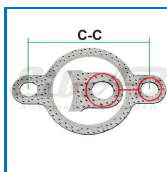

Gasket

Walker Bosal Klarius

077-1300 *

Size and material
ø58.0 (2xø9.5) c-c 110.0
130.0x80.0x1.5
Mica / Steel / Mica
Weight 0,010
Pack Bulk
Ean No 7330005041580
Important information

Alfa Romeo Spider (98-)
Fiat Multipla (99-05), Stilo (01-06)
Lancia Lybra

FIA-46774963
FIA-60810885

* Is replaced by 034-1500!