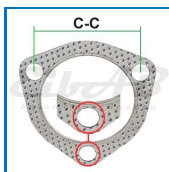

Gasket

Walker	Bosal	Klarius
80006	256041	410165
80050	256206	410226
80070	256212	410341
80200	256221	
81031	256619	
	256707	

025-1500

Size and material
ø58.0 (3xø11.0) c-c 3x65.0
85.0x85.0x1.25-1.5
Steel / Graphite / Steel
Weight 0,012
Pack Bulk
Ean No 7330005035978

Important information
Contains graphite and can therefore be mounted
in front or after CAT due to its heat resistance!

Alfa Romeo, Daewoo, Fiat
Ford, Lada, Lancia, Porsche, Saab,
VAG

FIA-0046465290
FIA-46421449
FIA-46465290