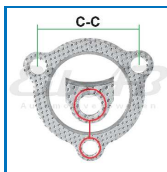

Gasket

Walker 256625
Bosal
Klarius

107-1302

Size and material
ø53.5 (3xø11.5) c-c 82.0
107.0x107.0x1.5
Steel / Graphite / Steel
Weight 0,016
Pack Bulk
Ean No 7330005048015
Important information

Alfa Romeo 145 (96-00), 146 (96-00), 155 (96-97)
Fiat Brava (95-01), Bravo (95-01),
Croma (91-96), Marea (96-03)
Lancia Thema (88-95)

FIA-82473208