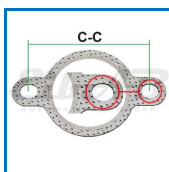

Gasket

Walker	Bosal	Klarius
80034	256034	410249
80035	256068	410279
80055	256210	410289
80075		410514

034-1500

Size and material
ø59.0 (Oval holes 2xø11.5x13.0) c-c 98.5
125.0x75.0x1.25-1.5
Steel / Graphite / Steel
Weight 0,012
Pack Bulk
Ean No 7330005007098

Important information
Contains graphite and can therefore be mounted
in front or after CAT due to its heat resistance!

Alfa Romeo, BLMC, Fiat, Ford, Lancia,
Mazda, MG, Rover, Renault, Volvo

FIA-46521915