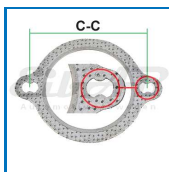

Gasket

Walker	Bosal	Klarius
80145	1320-2562	410068
80625	256186	410494
82167	256236	
	256786	

048-1500

Size and material
ø62.0 (Oval holes 2xø8.5/11.5x15.0) c-c 94.0
126.0x81.0x1.25-1.5
Steel / Graphite / Steel
Weight 0,016
Pack Bulk
Ean No 7330005046295

Important information
Contains graphite and can therefore be mounted
in front or after CAT due to its heat resistance!

Alfa Romeo, BMW, Chevrolet,
Dodge, Fiat, GM, Jeep, Kia,
Lancia, MAN, Nissan, Opel,
Renault, Saab, Subaru, Suzuki,

FIA-46533984
FIA-571799495
FIA-60814051
FIA-71750539
FIA-73503584
FIA-7798173
FIA-82473601