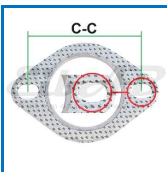

Gasket

Walker Bosal Klarius
80206 256213 410237
81053 256499 410242
81089 256504
81118 256584
81185 256854

Size and material
Ø51.0 (Oval holes 2xØ11.5x13.0) c-c 78.0
102.0x68.0x1.25-1.35
Steel / Graphite / Steel
Weight 0,012
Pack Bulk
Ean No 7330005006954
Important information

Alfa Romeo, BMW, Daewoo, Daihatsu,
Hyundai, Kia, Saab, Subaru,
VAG, Volvo

HYU-2875002000
HYU-2875102000

022-1500

Contains graphite and can therefore be mounted in front or after CAT due to its heat resistance!