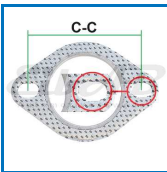

Gasket

Walker Bosal Klarius
80073 256101 410096
80204 256398
80461 256519
256533
256856

Size and material
Ø56.0 (2xØ13.0) c-c 92.0
117.0x79.0x1.5
Steel / Graphite / Steel
Weight 0,018
Pack Bulk
Ean No 7330005006992
Important information

Fiat, Ford, Hyundai,
Mini, Mitsubishi, Nissan,
Subaru

HYU-2875422000
HYU-2876428020
HYU-2876434150
HYU-2876436000
HYU-2876436010

026-1500

Contains graphite and can therefore be mounted in front or after CAT due to its heat resistance!