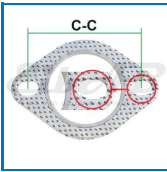

Gasket

Walker Bosal Klarius
80009 256272 410118
80010 256634 410168
80032 256645 410290
80209 256789
81005 256836
81030

Size and material
Ø52.0 (Oval holes 2xØ12.0x14.0) c-c 83.0
110.0x72.5x1.25-1.35
Steel / Graphite / Steel
Weight 0,012
Pack Bulk
Ean No 7330005006923
Important information

Alfa Romeo, Daihatsu,
Fiat, Ford, Hyundai,
Isuzu, Kia, Lancia,
Mazda, Mitsubishi,
Nissan, Opel, Peugeot,
Rover, Saab, Subaru,
Suzuki, Valpen

HYU-2867521000
HYU-2867521010

020-1500

Contains graphite and can therefore be mounted in front or after CAT due to its heat resistance!