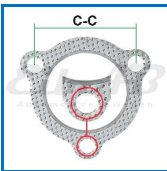

Gasket

Walker Bosal Klarius
80085 256395 410062
81094 256420 410251
81199 256568

Size and material
Ø60.0 (3xØ12.0) c-c 3x74.5
98.0x96.0x1.25-1.5
Steel / Graphite / Steel
Weight 0,016
Pack Bulk
Ean No 7330005007166
Important information

Alfa Romeo, Ford, Honda,
Hyundai, Nissan, Rover,
Saab, Suzuki, VAG, Volvo

HYU-2875123410
HYU-2875123420

041-1500

Contains graphite and can therefore be mounted in front or after CAT due to its heat resistance!