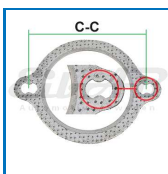

Gasket

Walker	Bosal	Klarius
80145	1320-2562	410068
80625	256186	410494
82167	256236	
	256786	

048-1500

Size and material

ø62.0 (Oval holes 2xø8.5/11.5x15.0) c-c 94.0

126.0x81.0x1.25-1.5

Steel / Graphite / Steel

Weight 0,016

Pack Bulk

Ean No 7330005046295

Important information

Contains graphite and can therefore be mounted in front or after CAT due to its heat resistance!

Alfa Romeo, BMW, Chevrolet, Dodge, Fiat, GM, Jeep, Kia, Lancia, MAN, Nissan, Opel, Renault, Saab, Subaru, Suzuki,

JEE-52022294AA

Metal part (Clamp) Type: CVS

Walker	Bosal	Klarius
80781		

730-4330-6000 **

730-4330 *

Size and material

(ø73.0) 105.0x105.0x20.0x1.5 (CrIII plated)

Weight 0,114

Pack * Bulk, ** 1-Pack

Ean No 7330005051688

Important information

Incl. bolt, washer and nut!

Universal

Fits on many car models:

Alfa Romeo, Cadillac, Chevrolet, Chrysler, Citroen, Fiat, Jeep, Lancia, Nissan, Opel, Peugeot, Renault, Saab, Suzuki