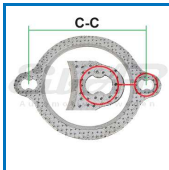

Gasket

Walker Bosal Klarius
80145 1320-2562:410068
80625 256186 410494
82167 256236
256786

048-1500

Size and material
ø62.0 (Oval holes 2xø8.5/11.5x15.0) c-c 94.0
126.0x81.0x1.25-1.5
Steel / Graphite / Steel
Weight 0,016
Pack Bulk
Ean No 7330005046295
Important information
Contains graphite and can therefore be mounted in front or after CAT due to its heat resistance!

Alfa Romeo, BMW, Chevrolet, Dodge, Fiat, GM, Jeep, Kia, Lancia, MAN, Nissan, Opel, Renault, Saab, Subaru, Suzuki,

KIA-0K00F40305