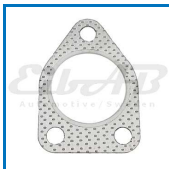

Fastener (Lock nut M10x1.25)

Walker Bosal Klarius
258056
258356

000-5714 *

Size and material
M10
SW16-17 (8.8) Thread pitch: 1.25
Din980, Plating: Cu (Copper plated)
Weight 0,006
Pack Bulk
Ean No 7330005050292
Important information
*** Is replaced by 000-5262!**
Indicated weight is per unit!

KIA-0F60140395A
KIA-0K01120930A

Gasket

Walker Bosal Klarius
410203

035-1500

Size and material
ø62.5 (2xø14.0) c-c 92.0
124.0x82.0x1.5
Steel / Graphite / Steel
Weight 0,014
Pack Bulk
Ean No 7330005035947
Important information
Contains graphite and can therefore be mounted in front or after CAT due to its heat resistance!

Hanomag, Kia, Mazda, Mercedes, Renault

KIA-0B69040305B

Gasket

Walker Bosal Klarius
80145 1320-2562:410068
80625 256186 410494
82167 256236
256786

048-1500

Size and material
ø62.0 (Oval holes 2xø8.5/11.5x15.0) c-c 94.0
126.0x81.0x1.25-1.5
Steel / Graphite / Steel
Weight 0,016
Pack Bulk
Ean No 7330005046295
Important information
Contains graphite and can therefore be mounted in front or after CAT due to its heat resistance!

Alfa Romeo, BMW, Chevrolet, Dodge, Fiat, GM, Jeep, Kia, Lancia, MAN, Nissan, Opel, Renault, Saab, Subaru, Suzuki,

KIA-0K00F40305

Gasket

Walker Bosal Klarius
80045 256053 410330
80074 256121

489-1300

Size and material
ø56.0 (3xø11.5)
104.0x74.0x1.25
Steel / Fibre / Steel
Weight 0,016
Pack Bulk
Ean No 7330005036128
Important information