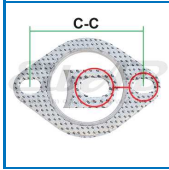

Gasket

Walker Bosal Klarius
80009 256272 410118
80010 256634 410168
80032 256645 410290
80209 256789
81005 256836
81030

020-1500

Size and material
ø52.0 (Oval holes 2xø12.0x14.0) c-c 83.0
110.0x72.5x1.25-1.35
Steel / Graphite / Steel
Weight 0,012
Pack Bulk
Ean No 7330005006923
Important information
Contains graphite and can therefore be mounted in front or after CAT due to its heat resistance!

Alfa Romeo, Daihatsu, Fiat, Ford, Hyundai, Isuzu, Kia, Lancia, Mazda, Mitsubishi, Nissan, Opel, Peugeot, Rover, Saab, Subaru, Suzuki, Valpen

KIA-0B32240305A
KIA-0E30540305
KIA-0K04R13483
KIA-0K05413483A
KIA-0K20340305
KIA-0K2K140305
KIA-0K52Y40305
KIA-2875125000
KIA-2875225000
KIA-2876434150
KIA-ME30140305