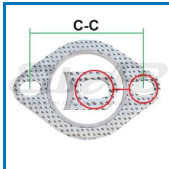

Gasket

Walker Bosal Klarius
410203

035-1500

Size and material
ø62.5 (2xø14.0) c-c 92.0
124.0x82.0x1.5
Steel / Graphite / Steel
Weight 0,014
Pack Bulk
Ean No 7330005035947
Important information
Contains graphite and can therefore be mounted in front or after CAT due to its heat resistance!

Hanomag, Kia, Mazda, Mercedes, Renault

KIA-0B69040305B