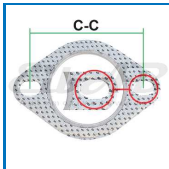

Gasket

Walker Bosal Klarius
80206 256213 410237
81053 256499 410242
81089 256504
81118 256584
81185 256854

022-1500

Size and material
ø51.0 (Oval holes 2xø11.5x13.0) c-c 78.0
102.0x68.0x1.25-1.35
Steel / Graphite / Steel
Weight 0,012
Pack Bulk
Ean No 7330005006954
Important information
Contains graphite and can therefore be mounted in front or after CAT due to its heat resistance!

Alfa Romeo, BMW, Daewoo, Daihatsu, Hyundai, Kia, Saab, Subaru, VAG, Volvo

KIA-2875038200