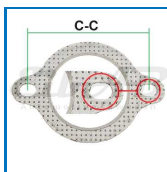

Gasket

Walker 80424
Bosal
Klarius

040-1500

Size and material
ø54.0 (1xø11.0, 1x12.0, 1xOval hole 10.0x12.0)
94.0x91.0x1.5
Steel / Graphite / Steel
Weight 0,010
Pack Bulk
Ean No 7330005054856
Important information

Kia Picanto (04-11)

KIA-2875107000