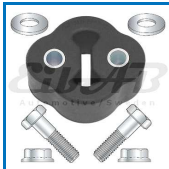

Silencer mounting

Walker Bosal Klarius
81299 255275 420128

502-2270-6000 **
502-1010 *

Size and material
64.0x56.0x22.0 (2xø9.0) c-c 34.0 (65°ShA)

Ethylene Propylene Diene Monomer >EPDM<
Weight 0,058
Pack * Bulk, ** 1-Pack
Ean No 7330005046837
Important information
* Rubber only!
** As image!

Fiat, Ford, Kia, Mazda, Nissan

KIA-0F60240061
KIA-0RF0340061
KIA-KKY0140061
KIA-ME30140061A