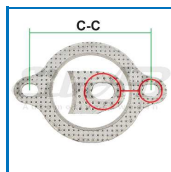

Gasket

Walker Bosal Klarius
80322 256096 410106
80429 256098 410485
80505

043-1500

Size and material
ø65.0 (2xø11.0) c-c 100.0x106.0
130.0x90.0x1.25-1.5
Steel / Graphite / Steel
Weight 0,018
Pack Bulk
Ean No 7330005040705

Important information
Contains graphite and can therefore be mounted in front or after CAT due to its heat resistance!

Ford, Mazda, Nissan,
Renault, Volvo

MAZ-LF0740305
MAZ-LF0740305A