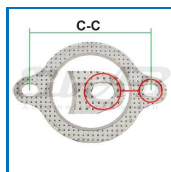

Gasket

Walker Bosal Klarius
256107 410012 410167

039-1500

Size and material
ø46.0 (2xø11.0) c-c 67.0x71.0
92.0x67.0x1.5
Steel / Graphite / Steel
Weight 0,008
Pack Bulk
Ean No 7330005036005

Important information
Contains graphite and can therefore be mounted in front or after CAT due to its heat resistance!

Alfa Romeo Alfetta (74-85), 75 (85-93), 90 (84-88), 155 (92-96), 164 (88-96), GTV (85-87)
BMW 3 (98-07), 5 (95-10), 7 (95-01), Z3 (96-03)
Mazda 323 (75-80), 626 (78-87), 929 II (83-87), B1800 (78-85)
Subaru Mini Jumbo (85-91), Vivio (92-00)
VW Transporter III (80-85)
Volvo Amazon (62-67), Duett (62-66), P1800 (61-66), PV (56-66)
Wiesmann MF3 Roadster (96-02)

MAZ-022413484
MAZ-022440484
MAZ-802120305
MAZ-D5Y140305