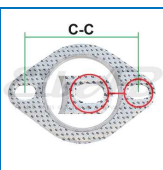

Gasket

Walker Bosal Klarius
80073 256101 410096
80204 256398
80461 256519
256533
256856

026-1500

Size and material
Ø56.0 (2xØ13.0) c-c 92.0
117.0x79.0x1.5
Steel / Graphite / Steel
Weight 0,018
Pack Bulk
Ean No 7330005006992
Important information
Contains graphite and can therefore be mounted
in front or after CAT due to its heat resistance!

Fiat, Ford, Hyundai,
Mini, Mitsubishi, Nissan,
Subaru

MIN-1811170941