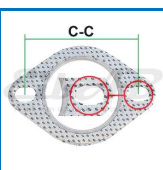

Gasket

Walker 80009 Bosal 256272 Klarius 410118
80010 256634 410168
80032 256645 410290
80209 256789
81005 256836
81030

020-1500

Size and material
Ø52.0 (Oval holes 2xØ12.0x14.0) c-c 83.0
110.0x72.5x1.25-1.35
Steel / Graphite / Steel

Weight 0,012
Pack Bulk
Ean No 7330005006923
Important information
Contains graphite and can therefore be mounted
in front or after CAT due to its heat resistance!

Alfa Romeo, Daihatsu,
Fiat, Ford, Hyundai,
Isuzu, Kia, Lancia,
Mazda, Mitsubishi,
Nissan, Opel, Peugeot,
Rover, Saab, Subaru,
Suzuki, Valpen

MIT-MB156180
MIT-MB687001
MIT-XB687001