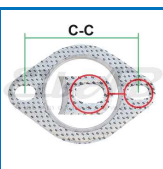

Gasket

Walker 80073 Bosal 256101 Klarius 410096
80204 256398
80461 256519
256533
256856

026-1500

Size and material
Ø56.0 (2xØ13.0) c-c 92.0
117.0x79.0x1.5
Steel / Graphite / Steel

Weight 0,018
Pack Bulk
Ean No 7330005006992
Important information
Contains graphite and can therefore be mounted
in front or after CAT due to its heat resistance!

Fiat, Ford, Hyundai,
Mini, Mitsubishi, Nissan,
Subaru

MIT-MB179130
MIT-MB687002
MIT-MB687003
MIT-MR224264
MIT-XB687002