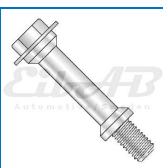

Fastener (Spring bolt)

Walker 111745 Bosal 258943 Klarius 430323
83170

746-5900

Size and material
75.0xØ14.5 (M10x1.25x20)
SW17 (8.8)
Steel (CrIII plated)
Weight 0,058
Pack Bulk
Ean No 7330005016502
Important information
Indicated weight is per unit!

BMW, Citroen, Dacia, Daihatsu,
Fiat, Lada, Lexus, Mini, Mitsubishi, Nissan,
Subaru, Peugeot, Renault,
Suzuki, Toyota

MIT-MR431025