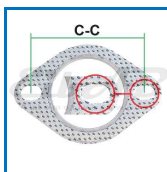

Gasket

Walker 80261
Bosal 256556
Klarius 410408

578-1300

Size and material
ø67.0 (2xø13.0) c-c 102.0
128.0x88.0x1.25-1.50
Steel / Graphite / Steel
Weight 0,018
Pack Bulk
Ean No 7330005036227
Important information

Mitsubishi Carisma (97-06), Space star (98-06) Nissan Navarra (06-), Pathfinder (06-) Volvo S40 (98-03), V40 (98-03)

MIT-MB687004
MIT-MR355121