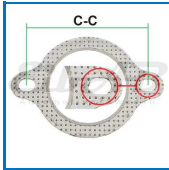

Gasket

Walker Bosal Klarius
80322 256096 410106
80429 256098 410485
80505

043-1500

Size and material
ø65.0 (2xø11.0) c-c 100.0»106.0
130.0x90.0x1.25-1.5
Steel / Graphite / Steel
Weight 0,018
Pack Bulk
Ean No 7330005040705
Important information
Contains graphite and can therefore be mounted
in front or after CAT due to its heat resistance!

Ford, Mazda, Nissan,
Renault, Volvo

NIS-2069165J00
NIS-2069253F00
NIS-2069265J00
NIS-2069265J00NE
NIS-206928H300
NIS-20692P9000