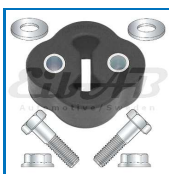

Silencer mounting

Walker 81299 Bosal 255275 Klarius 420128

502-2270-6000 **
502-1010 *

Size and material
64.0x56.0x22.0 (2xø9.0) c-c 34.0 (65°ShA)

Ethylene Propylene Diene Monomer >EPDM<
Weight 0,058
Pack * Bulk, ** 1-Pack
Ean No 7330005046837
Important information
* Rubber only!
** As image!

Fiat, Ford, Kia, Mazda,
Nissan

NIS-206514F100