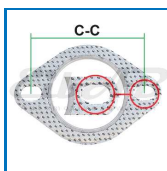

Gasket

Walker 80261
Bosal 256556
Klarius 410408

Size and material
ø67.0 (2xø13.0) c-c 102.0
128.0x88.0x1.25-1.50
Steel / Graphite / Steel
Weight 0,018
Pack Bulk
Ean No 7330005036227
Important information

Mitsubishi Carisma (97-06), Space star (98-06)
Nissan Navarra (06-), Pathfinder (06-)
Volvo S40 (98-03), V40 (98-03)

NIS-287512B300
NIS-287512H000

578-1300