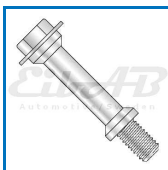

Fastener (Spring bolt)

Size and material
75.0xØ14.5 (M10x1.25x20)
SW17 (8.8)

BMW, Citroen, Dacia, Daihatsu,
Fiat, Lada, Lexus, Mini, Mitsubishi, Nissan,
Subaru, Peugeot, Renault,
Suzuki, Toyota

NIS-2060641B00
NIS-2060641B10
NIS-206064M400
NIS-206064M410
NIS-206064M420
NIS-206068H300
NIS-206068H30A
NIS-206068H320

Walker Bosal Klarius
111745 258943 430323
83170