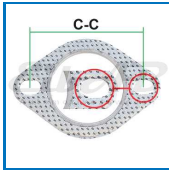

Walker Bosal Klarius
80009 256272 410118
80010 256634 410168
80032 256645 410290
80209 256789
81005 256836
81030

020-1500

Size and material
ø52.0 (Oval holes 2xø12.0x14.0) c-c 83.0
110.0x72.5x1.25-1.35
Steel / Graphite / Steel
Weight 0,012
Pack Bulk
Ean No 7330005006923
Important information
Contains graphite and can therefore be mounted
in front or after CAT due to its heat resistance!

Alfa Romeo, Daihatsu,
Fiat, Ford, Hyundai,
Isuzu, Kia, Lancia,
Mazda, Mitsubishi,
Nissan, Opel, Peugeot,
Rover, Saab, Subaru,
Suzuki, Valpen

NIS-2069231G01
NIS-2069231G80
NIS-B069231G01