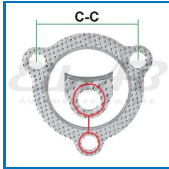

Walker Bosal Klarius
80085 256395 410062
81094 256404 410251
81199 256420
256568

041-1500

Size and material
ø60.0 (3xø12.0) c-c 3x74.5
98.0x96.0x1.25-1.5
Steel / Graphite / Steel
Weight 0,016
Pack Bulk
Ean No 7330005007166
Important information
Contains graphite and can therefore be mounted
in front or after CAT due to its heat resistance!

Alfa Romeo, Fiat, Ford, Honda,
Hyundai, Iveco Nissan, Rover,
Saab, Suzuki, VAG, Volvo

NIS-2069101E80
NIS-206910F000
NIS-2071101E00
NIS-B071101E90