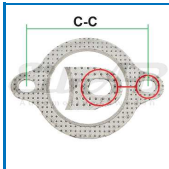

Gasket

Walker Bosal Klarius
80392 256073

045-1500

Size and material
ø72.0 (2xø10.5) c-c 115.0»121.0
146.0x98.0x1.5
Steel / Graphite / Steel
Weight 0,018
Pack Bulk
Ean No 7330005046271
Important information
Contains graphite and can therefore be mounted
in front or after CAT due to its heat resistance!

Nissan, Renault

NIS-20691AY600
NIS-2071100QAB