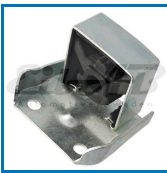

Silencer mounting

Walker Bosal Klarius
255139

261-1030

Size and material
(2xø8.5 in metall part) 1xø11.5 (65ShA)
76.0x62.0x55.0 (CrIII plated)
Ethylene Propylene Diene Monomer >EPDM<
Weight 0,164
Pack Bulk
Ean No 7330005053767
Important information

Nissan Primera/P12 (01-07),
Primera/WP12 (01-07)

NIS-20651AU100