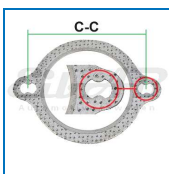

Gasket

Walker Bosal Klarius
80145 1320-2562 410068
80625 256186 410494
82167 256236
256786

Size and material
ø62.0 (Oval holes 2xø8.5/11.5x15.0) c-c 94.0
126.0x81.0x1.25-1.5
Steel / Graphite / Steel
Weight 0,016
Pack Bulk
Ean No 7330005046295

Important information
Contains graphite and can therefore be mounted
in front or after CAT due to its heat resistance!

Alfa Romeo, BMW, Chevrolet,
Dodge, Fiat, GM, Jeep, Kia,
Lancia, MAN, Nissan, Opel,
Renault, Saab, Subaru, Suzuki,

OPE-854561

OPE-854593

048-1500