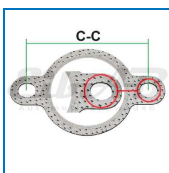

Gasket

Walker Bosal Klarius
80246 1029-2569 410340
256192
256570
256995

Size and material
ø61.0 (132.0x81.0x1.5) Oval holes 2xø10.5x15.0
M8= c-c 98.0x112.0 / M10= c-c 100.0x110.0
Steel / Graphite / Steel
Weight 0,018
Pack Bulk
Ean No 7330005047216

Important information
Contains graphite and can therefore be mounted
in front or after CAT due to its heat resistance!

Alfa Romeo, Fiat, Lancia
Opel Sintra (97-99)

OPE-856049

OPE-856074

050-1500