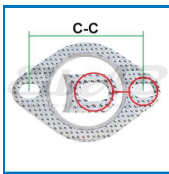

Gasket

Walker Bosal Klarius
80009 256272 410118
80010 256634 410168
80032 256645 410290
80209 256789
81005 256836
81030

Size and material
ø52.0 (Oval holes 2xø12.0x14.0) c-c 83.0
110.0x72.5x1.25-1.35
Steel / Graphite / Steel
Weight 0,012
Pack Bulk
Ean No 7330005006923

Important information
Contains graphite and can therefore be mounted
in front or after CAT due to its heat resistance!

Alfa Romeo, Daihatsu,
Fiat, Ford, Hyundai,
Isuzu, Kia, Lancia,
Mazda, Mitsubishi,
Nissan, Opel, Peugeot,
Rover, Saab, Subaru,
Suzuki, Valpen

OPE-4304065

OPE-852803

OPE-854954

OPE-854957

OPE-854960

OPE-855501

OPE-855504

020-1500