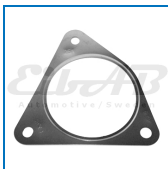

Gasket

Walker 80247 Bosal 256048 Klarius

Size and material
ø71.0 (2xø8.5, 1xø10.0)
122.0x115.0x1.5
Steel / Graphite / Steel
Weight 0,024
Pack Bulk
Ean No 7330005046264
[Important information](#)

Nissan Primastar (06-)
Opel Vivaro (06-)
Renault Clio II (98-05), Espace III (98-02), Kangoo I (99-07), Laguna I (98-01), Laguna II (01-07), Mégane I (98-02), Mégane II (02-10), Trafic II (06-)

OPE-4408084
OPE-91159795

687-1300