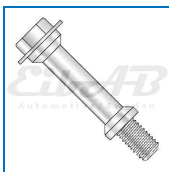

## Fastener (Spring bolt)

Walker 83155  
Bosal 258904  
Klarius

**619-5900**

*Size and material*  
57.0xØ13.0x44.0  
M10(1.5)xNV15 (8.8)  
*Weight* 0,064  
*Pack* Bulk  
*Ean No* 7330005016403  
*Important information*  
Indicated weight is per unit!

## Fastener (Spring bolt)

Walker 83194  
Bosal 258794  
Klarius 440003

**631-5900**

*Size and material*  
71.0xØ10.0x42.0  
M8(1.0)xNV15 (8.8)  
*Weight* 0,044  
*Pack* Bulk  
*Ean No* 7330005016410  
*Important information*  
Indicated weight is per unit!

## Fastener (Spring bolt)

Walker 111745  
Bosal 258943  
Klarius 430323  
83170

**746-5900**

*Size and material*  
75.0xØ14.5 (M10x1.25x20)  
SW 17 (8.8)  
Steel (CrIII plated)  
*Weight* 0,058  
*Pack* Bulk  
*Ean No* 7330005016502  
*Important information*  
Indicated weight is per unit!