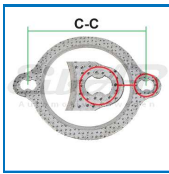

Gasket

Walker Bosal Klarius
80885

Size and material
ø58.0 (2xø9.0x13.25) c-c 82.5x93.0
110.5x76.0x1.25-1.35
Steel / Graphite / Steel
Weight 0,010
Pack Bulk
Ean No 7330005057550

Important information
Contains graphite and can therefore be mounted
in front or after CAT due to its heat resistance!

Chevrolet Cruze (J300/5/8), Malibu VIII (V300)
Opel/Vauxhall Astra J (P10), Cascada,
Insignia A (G09), Zafira C (P12)
Renault
Saab 9-5 (YS3G)

OPE-13229872

OPE-23238284

OPE-854515

019-1500