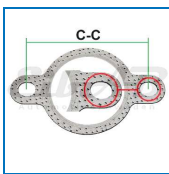

Gasket

Walker Bosal Klarius
80034 256034 410249
80035 256068 410279
80055 256210 410289
80075 410514

Size and material
ø59.0 (Oval holes 2xø11.5x13.0) c-c 98.5
125.0x75.0x1.25-1.5
Steel / Graphite / Steel
Weight 0,012
Pack Bulk
Ean No 7330005007098

Important information
Contains graphite and can therefore be mounted
in front or after CAT due to its heat resistance!

Alfa Romeo, BLMC, Fiat, Ford, Lancia,
Mazda, MG, Rover, Renault, Volvo

OPE-854469

034-1500