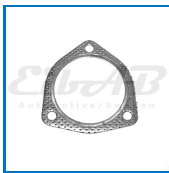

Gasket

Walker 81187 Bosal 256528 Klarius 410093

669-1300

Size and material
ø59.0 (3xø9.5)
104.0x94.0x1.5
Steel / Fibre / Steel
Weight 0,016
Pack Bulk
Ean No 7330005005438
Important information
Can be replaced by 645-1301!

Citroën AX (86-99), Berlingo I (96-02),
BX (88-94), C15E (88-97), Saxo (96-04),
Xsara (97-01), ZX (91-98)
Peugeot 106 (91-04), 205 (87-99), 206 (98-01),
306 (93-03), 309 (88-94), 405 (92),
Partner I (96-02)

PSA-170910
PSA-170915
PSA-170956
PSA-171045
PSA-96000436