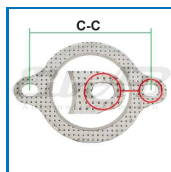

Gasket

Walker Bosal Klarius
80322 256096 410106
80429 256098 410485
80505

Size and material
ø65.0 (2xø11.0) c-c 100.0»106.0
130.0x90.0x1.25-1.5
Steel / Graphite / Steel
Weight 0,018
Pack Bulk
Ean No 7330005040705

Ford, Mazda, Nissan,
Renault, Volvo

REN-7700836094

043-1500

Important information
Contains graphite and can therefore be mounted
in front or after CAT due to its heat resistance!