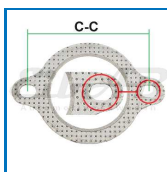

Gasket

Walker 80062 Bosal Klarius

Size and material
ø61.0 (2xø11.5) c-c 96.0
120.0x80.0x1.5
Steel
Weight 0,014
Pack Bulk
Ean No 7330005005650
Important information

Renault Espace III (96-), Laguna I (93-01),
Megané I (96-), Megané Senic (97-99),
Safrane I (92-96), Safrane II (96-00)

REN-7700823540

048-1500