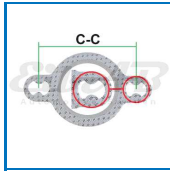

Walker Bosal Klarius
81013 256525 410113

040-1500

Contains graphite and can therefore be mounted
in front or after CAT due to its heat resistance!