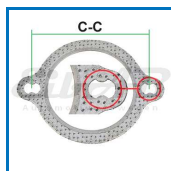

Gasket

Walker Bosal Klarius
80145 1320-2562:410068
80625 256186 410494
82167 256236
256786

Size and material
ø62.0 (Oval holes 2xø8.5/11.5x15.0) c-c 94.0
126.0x81.0x1.25-1.5
Steel / Graphite / Steel
Weight 0,016
Pack Bulk
Ean No 7330005046295

Alfa Romeo, BMW, Chevrolet,
Dodge, Fiat, GM, Jeep, Kia,
Lancia, MAN, Nissan, Opel,
Renault, Saab, Subaru, Suzuki,

REN-7700431883
REN-7700840468

048-1500

Important information
Contains graphite and can therefore be mounted
in front or after CAT due to its heat resistance!