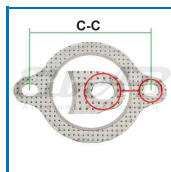

Gasket

Walker Bosal Klarius
80392 256073

Size and material
ø72.0 (2xø10.5) c-c 115.0»121.0
146.0x98.0x1.5
Steel / Graphite / Steel
Weight 0,018
Pack Bulk
Ean No 7330005046271

Nissan, Renault

REN-7700836096

045-1500

Important information
Contains graphite and can therefore be mounted
in front or after CAT due to its heat resistance!