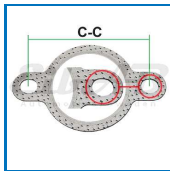

Walker Bosal Klarius
80034 256034 410249
80035 256068 410279
80055 256210 410289
80075 410514

034-1500

Contains graphite and can therefore be mounted
in front or after CAT due to its heat resistance!

Gasket

Size and material
ø38.0 (Oval holes 2xø6.5/10.5x14.5) c-c 70.5
92.0x67.0x1.5
Steel / Graphite / Steel
Weight 0,010
Pack Bulk
Ean No 7330005054849
Important information

Chevrolet Matiz II/M200, M250 (05-09),
Spark II/M200, M250 (05-09)
Daewoo Matiz II/M200, M250 (05-09)
Ford Capri I-III/GECP (68-87), Consul (72-75),
Granada (72-85), Scorpio I (85-86),
Sierra I-II (82-93), Taunus (60-82),
Transit 55 (55-67), I72E,73E,81E (65-73)
Renault R5 Alpine (79-85)
Saab 95 (65-79), 96 (65-80)

REN-6000057158
REN-600057158
REN-7701036762