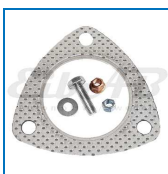

Gasket

Walker 81031
Bosal 256221
Klarius 410165
256707

707-1301-6000 ***
025-1500 **
706-1300 *

Size and material
ø46.0 (3xø10.5) c-c 65.5
85.0x85.0x2.0
Steel / Fibre / Steel
Weight 0,017
Pack ** Bulk, *** 1-Pack
Ean No 7330005036362

Important information
* Is replaced by 025-1500!, ** Gasket ONLY!,
*** Kit incl. gasket and fasteners!

Lancia Delta I 1300, 1500 (79-92)
Delta I 1.6GT (84-86),
Prisma 1.3, 1.5, 1.6GT (86-90)
Saab 600 (80-82), 99 1.7 (69-71)

SAA-8370033