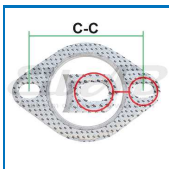

Gasket

Walker Bosal Klarius
80009 256272 410118
80010 256634 410168
80032 256645 410290
80209 256789
81005 256836
81030

020-1500

Size and material
ø52.0 (Oval holes 2xø12.0x14.0) c-c 83.0
110.0x72.5x1.25-1.35
Steel / Graphite / Steel
Weight 0,012
Pack Bulk
Ean No 7330005006923
Important information
Contains graphite and can therefore be mounted in front or after CAT due to its heat resistance!

Alfa Romeo, Daihatsu,
Fiat, Ford, Hyundai,
Isuzu, Kia, Lancia,
Mazda, Mitsubishi,
Nissan, Opel, Peugeot,
Rover, Saab, Subaru,
Suzuki, Valpen

SAA-707777