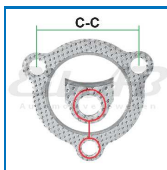

Gasket

Walker Bosal Klarius
80085 256395 410062
81094 256404 410251
81199 256420 256568

041-1500

Size and material

Ø60.0 (3xø12.0) c-c 3x74.5
98.0x96.0x1.25-1.5
Steel / Graphite / Steel
Weight 0,016
Pack Bulk
Ean No 7330005007166

Important information

Contains graphite and can therefore be mounted in front or after CAT due to its heat resistance!

Alfa Romeo, Fiat, Ford, Honda, Hyundai, Iveco Nissan, Rover, Saab, Suzuki, VAG, Volvo

SAA-5557507

SAA-9002367

SAA-9202367