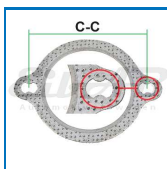

Gasket

Walker Bosal Klarius
80145 256186 410068
80625 256236 410494
82167 256786

048-1500

Size and material

Ø62.0 (Oval holes 2xø8.5/11.5x15.0) c-c 94.0
126.0x81.0x1.25-1.5
Steel / Graphite / Steel
Weight 0,016
Pack Bulk
Ean No 7330005046295

Important information

Contains graphite and can therefore be mounted in front or after CAT due to its heat resistance!

Alfa Romeo, BMW, Chevrolet, Dodge, Fiat, GM, Jeep, Kia, Lancia, MAN, Nissan, Opel, Renault, Saab, Subaru, Suzuki,

SAA-32007263