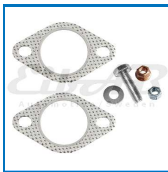

Gasket

Walker 81068
Bosal 256729
Klarius 410188
410197

706-1302-6000 **
706-1302 *

Size and material
ø46.0 (2xø11.5) c-c 75.5x80.0
104.0x65.0x1.5
Steel / Graphite / Steel
Weight 0,012
Pack * Bulk, ** 1-Pack
Ean No 7330005005681

Important information
* ONE gasket ONLY!
** Kit incl. gaskets and fasteners!

Citroën Berlingo (96-), Jumpy (95-),
Xantia (93-96), Xsara (97-), ZX (91-98)
Peugeot 205 (83-99), 305 (77-89), 306 (93-97),
309 (86-94), 405 (87-96), Expert (95-),
Partner (96-)
Saab 90 (84-86), 99 (76-84), 900 (78-98)
9000 (88-97), 9-3 (98-00)

SAA-8387672

SAA-8980328