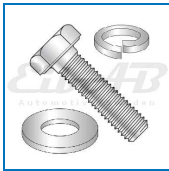

Fastener (Bolt+F/S washer M10)

Walker Bosal Klarius

025-5050 **
025-5059 *

Size and material
Bolt: M10x25, Rivet W: $\varnothing$ 10x $\varnothing$ 19, Spring W: $\varnothing$ 10
SW 16 (8.8) Thread pitch: 1.5
Din933, Plating: Zn5C¹
Weight 0,030
Pack Bulk
Ean No 7330005056331
Important information
* Bolt and washers!
** Only bolt!, Indicated weight is per unit!

SAA-107978265
SAA-107984511