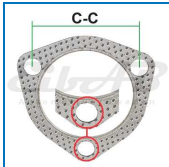

Gasket

Walker Bosal Klarius
80200 B256041 K410165
W80006 B256206 K410341
W80050 B256212
W80070 B256221
W80200 B256619
W81031 B256707

025-1500

Size and material
ø58.0 (3xø11.0) c-c 3xø65.0
85.0x85.0x1.25-1.5
Steel / Graphite / Steel
Weight 0,012
Pack Bulk
Ean No 7330005035978
Important information
Contains graphite and can therefore be mounted in front or after CAT due to its heat resistance!

See below which item/items this gasket is replacing:
Alfa Romeo, Daihatsu, Fiat, PSA: 097-1300
Fiat, Lancia, Lada, Saab : 706-1300, 707-1301
Ford, VAG: 824-1301, 828-1301

SAA-NoOemNo5035978