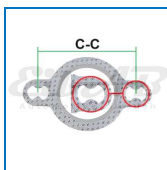

Gasket

Walker Bosal Klarius
81013 256525 410113

040-1500

Size and material

Ø38.0 (Oval holes 2xø6.5/10.5x14.5) c-c 70.5
92.0x67.0x1.5
Steel / Graphite / Steel
Weight 0,010
Pack Bulk
Ean No 7330005054849

Important information

Contains graphite and can therefore be mounted in front or after CAT due to its heat resistance!

Chevrolet Matiz II/M200, M250 (05-09), Spark II/M200, M250 (05-09)
Daewoo Matiz II/M200, M250 (05-09)
Ford Capri I-III/GECP (68-87), Consul (72-75), Granada (72-85), Scorpio I (85-86), Sierra I-II (82-93), Taunus (60-82), Transit 55 (55-67), I/72E, 73E, 81E (65-73)
Renault R5 Alpine (79-85)
Saab 95 (65-79), 96 (65-80)

SAA-880146

SAA-8819021

SAA-9311077