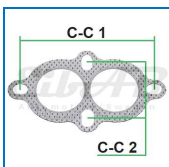

Gasket

Walker Bosal Klarius
80202 B256029 K410082
W80202 B256717 K410198
W80215 B256907 K410724
W81044
W81127

036-1500

Size and material
2xø44.0 (2xOval 11.0x17.0, 2xOval 11.0x14.0)
c-c 1=123.0 / c-c 2=58.0 (148.0x86.5x1.5)
Steel / Graphite / Steel
Weight 0,018
Pack Bulk
Ean No 7330005049739
Important information
Contains graphite and can therefore be mounted in front or after CAT due to its heat resistance!

See below which item/items this gasket is replacing:
BMW: 144-1300
Saab: 706-1301

SAA-NoOemNo5049739