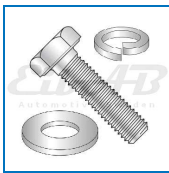

Fastener (Bolt+F/S washer M10)

Walker Bosal Klarius

025-5050 **
025-5059 *

Size and material
Bolt: M10x25, Rivet W: \varnothing 10x \varnothing 19, Spring W: \varnothing 10
SW 16 (8.8) Thread pitch: 1.5
Din933, Plating: Zn5C¹
Weight 0,030
Pack Bulk
Ean No 7330005056331
Important information
*** Bolt and washers!**
**** Only bolt!, Indicated weight is per unit!**

SAA-107978265
SAA-107984511

Fastener (Bolt+F/S washer M10)

Walker Bosal Klarius

030-5066 **
030-5069 *

Size and material
Bolt: M10x30, Rivet W: \varnothing 10x \varnothing 28, Spring W: \varnothing 10
SW 14-17 (8.8) Thread pitch: 1.25
Din961, Plating: Zn5C¹
Weight 0,000
Pack Bulk
Ean No 7330005052500
Important information
*** Bolt and washers, is replaced by 035-5069!**
**** Only bolt, is replaced by 035-5066!**