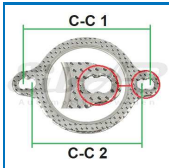

Gasket

Walker Bosal Klarius
80885

019-1500

Size and material
ø58.0 (2xø9.0x13.25) c-c 82.5»93.0
110.5x76.0x1.25-1.35
Steel / Graphite / Steel
Weight 0,010
Pack Bulk
Ean No 7330005057550
Important information
Contains graphite and can therefore be mounted in front or after CAT due to its heat resistance!

Chevrolet Cruze (J300/5/8), Malibu VIII (V300)
Opel/Vauxhall Astra J (P10), Cascada,
Insignia A (G09), Zafira C (P12)
Renault
Saab 9-5 (YS3G)

SAA-13229872