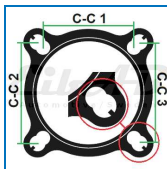

Gasket

Walker Bosal Klarius
W80052 B256503 K410094
W81135 B256510 K410273
W81163 B256949 K410328
W81177

037-1500

Size and material

Ø66.0 (c-c1=M8/58.0, c-c2=M8/64.0,
c-c3=M10/65.0) 83.0x83.0x1.25-1.5
Steel / Graphite / Steel
Weight 0,012
Pack Bulk
Ean No 7330005060345

Important information

Contains graphite and can therefore be mounted in front or after CAT due to its heat resistance!

See below which gasket/gaskets this item can replace or will be replaced by:
Alfa Romeo, Fiat, Lancia: 294-1320
PSA: 228-1323
Saab: 708-1300
VAG: 107-1323, 816-1322
Volvo: 898-1320

SAA-NoOemNo5007135