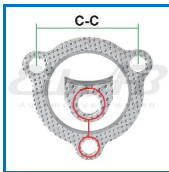

Gasket

Walker Bosal Klarius
80085 256395 410062
81094 256404 410251
81199 256420
256568

041-1500

Size and material
ø60.0 (3xø12.0) c-c 3x74.5
98.0x96.0x1.25-1.5
Steel / Graphite / Steel
Weight 0,016
Pack Bulk
Ean No 7330005007166
Important information
Contains graphite and can therefore be mounted
in front or after CAT due to its heat resistance!

Alfa Romeo, Fiat, Ford, Honda,
Hyundai, Iveco Nissan, Rover,
Saab, Suzuki, VAG, Volvo

SUZ-1418257B00
SUZ-1418257B0000