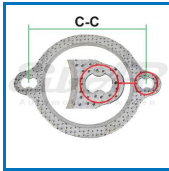

Gasket

Walker Bosal Klarius
80145 1320-2562:410068
80625 256186 410494
82167 256236
256786

048-1500

Size and material
ø62.0 (Oval holes 2xø8.5/11.5x15.0) c-c 94.0
126.0x81.0x1.25-1.5
Steel / Graphite / Steel
Weight 0,016
Pack Bulk
Ean No 7330005046295
Important information
Contains graphite and can therefore be mounted
in front or after CAT due to its heat resistance!

Alfa Romeo, BMW, Chevrolet,
Dodge, Fiat, GM, Jeep, Kia,
Lancia, MAN, Nissan, Opel,
Renault, Saab, Subaru, Suzuki,

SUZ-1418179J80000