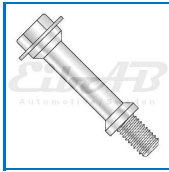

Fastener (Nut with flange M10x1.25)

Walker Bosal Klarius
80472

000-5262

Size and material
M10xØ19
SW14 (8.8) Thread pitch: 1.25
Din6923, Plating: Zn5C¹ (Zinc plated)
Weight 0,008
Pack Bulk
Ean No 7330005041900
Important information
Indicated weight is per unit!

Universal

SUZ-083161010A
SUZ-083161010A000
SUZ-90236PLZD00

Fastener (Spring bolt)

Walker Bosal Klarius
111745 258943 430323
83170

746-5900

Size and material
75.0xØ14.5 (M10x1.25x20)
SW17 (8.8)
Steel (CrIII plated)
Weight 0,058
Pack Bulk
Ean No 7330005016502
Important information
Indicated weight is per unit!