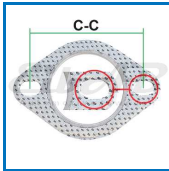

Gasket

Walker Bosal Klarius
80009 256272 410118
80010 256634 410168
80032 256645 410290
80209 256789
81005 256836
81030

020-1500

Size and material
ø52.0 (Oval holes 2xø12.0x14.0) c-c 83.0
110.0x72.5x1.25-1.35
Steel / Graphite / Steel
Weight 0,012
Pack Bulk
Ean No 7330005006923
Important information
Contains graphite and can therefore be mounted
in front or after CAT due to its heat resistance!

Alfa Romeo, Daihatsu,
Fiat, Ford, Hyundai,
Isuzu, Kia, Lancia,
Mazda, Mitsubishi,
Nissan, Opel, Peugeot,
Rover, Saab, Subaru,
Suzuki, Valpen

SUZ-1418178E10
SUZ-1418178E10000