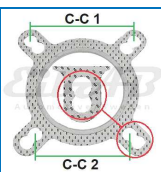

Gasket

Walker W80051
W80272
W80790
Bosal B256069
Klarius K410323
K410748

053-1500

Size and material
ø63.0 (4xø10.5) c-c 1=70.25 /c-c 2=82.5
102.5x102.0x1.25-1.50
Steel / Graphite / Steel
Weight 0,022
Pack Bulk
Ean No 7330005056522

Important information
Contains graphite and can therefore be mounted in front or after CAT due to its heat resistance!

See below which item/items this gasket is replacing:
Chrysler, Dodge: 836-1300
Fiat, Plymouth, VAG: 836-1300
Volvo: 894-1301

VAG-NoOemNo5035930