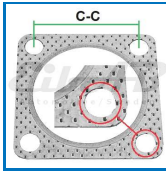

Walker
Bosal
Klarius 410235
410322

042-1500

Important information
Contains graphite and can therefore be mounted in front or after CAT due to its heat resistance!

Gasket

Size and material
ø61.0 (132.0x81.0x1.5) Oval holes 2xø10.5x15.0
M8= c-c 98.0»112.0 / M10= c-c 100.0»110.0
Steel / Graphite / Steel
Weight 0,018
Pack Bulk
Ean No 7330005047216

Alfa Romeo, Fiat, Lancia
Opel Sintra (97-99)

VAG-NoOemNo5048008