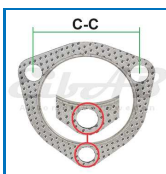

Gasket

Size and material
ø58.0 (3xø11.0) c-c 3x65.0
85.0x85.0x1.25-1.5
Steel / Graphite / Steel
Weight 0,012
Pack Bulk
Ean No 7330005035978

See below which item/items this gasket is replacing:
Alfa Romeo, Daihatsu, Fiat, PSA: 097-1300
Fiat, Lancia, Lada, Saab : 706-1300, 707-1301
Ford, VAG: 824-1301, 828-1301

VAG-NoOemNo5035978

Walker 80200
Bosal B256041
Klarius K410165
W80006 B256206 K410341
W80050 B256212
W80070 B256221
W80200 B256619
W81031 B256707

025-1500

Important information
Contains graphite and can therefore be mounted in front or after CAT due to its heat resistance!

Gasket

Size and material
ø47.0 (3xø12.0) c-c 3x69.0
91.0x83.0x1.5
Steel / Graphite / Steel
Weight 0,014
Pack Bulk
Ean No 7330005035961

See below which item/items this gasket is replacing:
BMW: 144-1301
Daihatsu, Piaggio: 239-1302
Ford, VAG: 378-1300
Nissan: 251-1302
PSA, Rover: 229-1300
VAG: 727-1322

VAG-NoOemNo5035961