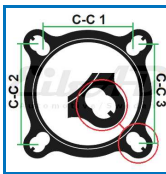

Walker W80052
Bosal B256503
Klarius K410094
W81135 B256510 K410273
W81163 B256949 K410328
W81177

037-1520

Important information
Contains graphite and can therefore be mounted in front or after CAT due to its heat resistance!

Gasket

Size and material
2xø40.0 (4xø10.5)
108.0x82.0x1.5
Steel / Graphite / Steel
Weight 0,020
Pack Bulk
Ean No 7330005007142

See below which item/items this gasket is replacing:
Fiat, Lancia, Seat: 295-1300
Chevrolet, Lada, Zastava: 852-1320

VAG-NoOemNo5007142