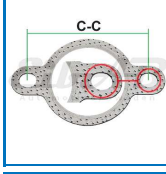

Walker 80246
Bosal 1029-2569410340
Klarius 256192
256570
256995

050-1500

Important information
Contains graphite and can therefore be mounted in front or after CAT due to its heat resistance!