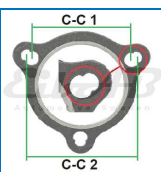

Gasket

Walker W80406
W81189
Bosal B256063
B256653
Klarius K410149
K410531
K410578

051-1500

Size and material
ø60.0 (95.0x95.0x1.25-1.5)
M8= c-c 2: 3x74.0 / M10= c-c 1: 3x69.0
Steel / Graphite
Weight 0,010
Pack Bulk
Ean No 7330005048336

Important information
Contains graphite and can therefore be mounted in front or after CAT due to its heat resistance!

See below which item/items this gasket is replacing:
VAG, BMW: 108-1302
Opel: 634-1300
VAG: 730-1300

VAG-NoOemNo5048336