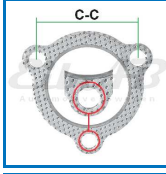

Walker 80085
Bosal 256395
Klarius 410062
81094 256404 410251
81199 256420
256568

041-1500

Important information
Contains graphite and can therefore be mounted in front or after CAT due to its heat resistance!

Gasket

Size and material
ø61.0 (4xø11.0) c-c 62.0
80.0x80.0x1.5
Steel / Graphite / Steel
Weight 0,016
Pack Bulk
Ean No 7330005036012

Fiat, Renault, VAG
Fiat Coupe (93-96), Tipo (91-93)
Renault R19 (90-96)

VAG-NoOemNo5036012