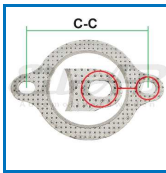

Walker 256107
Bosal
Klarius 410012
410167

039-1500

Important information
Contains graphite and can therefore be mounted in front or after CAT due to its heat resistance!

Gasket

Size and material
ø60.0 (3xø12.0) c-c 3x74.5
98.0x96.0x1.25-1.5
Steel / Graphite / Steel
Weight 0,016
Pack Bulk
Ean No 7330005007166

Alfa Romeo, Fiat, Ford, Honda, Hyundai, Iveco Nissan, Rover, Saab, Suzuki, VAG, Volvo

VAG-5Z0253115G

VAG-9281112701