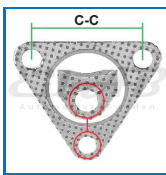

Walker 80203
Bosal B256624
Klarius K410101
W80014 B256874 K410329
W80031
W80203
W81126

028-1500

Important information
Contains graphite and can therefore be mounted in front or after CAT due to its heat resistance!

Gasket

Size and material
ø36.5 (2xOval bolt holes 9.0x10.0) c-c 56.5»59.0
77.0x51.0x1.25-1.5
Steel / Graphite / Steel
Weight 0,008
Pack Bulk
Ean No 7330005035176

See below which item/items this gasket is replacing:
749-1301, 801-1320, 824-1322

VAG-NoOemNo5035176