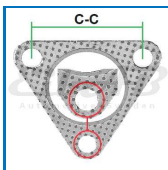

Walker Bosal Klarius
W80155 B256791 K410076
W81055 B256933
W81100

90.0x90.0x1.5
Steel / Graphite / Steel
Weight 0,014
Pack Bulk
Ean No 7330005035992
Important information

021-1500

Contains graphite and can therefore be mounted
in front or after CAT due to its heat resistance!

Gasket

Size and material
ø51.0 (Oval holes 2xø11.5x13.0) c-c 78.0

Alfa Romeo, BMW, Daewoo, Daihatsu,
Hyundai, Kia, Saab, Subaru,
VAG, Volvo

VAG-NoOemNo5006954