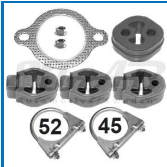

Assembling kit for exhaust system

Walker Bosal Klarius

Size and material

Zn100µm (Gal/Zn) or/and (CrIII)
Ethylene Propylene Diene Monomer >EPDM<
Weight 0,690
Pack 1-Pack
Ean No 7330005057031
Important information
Kit fits both Ford and Volvo!

Ford Focus II "CAT" 1.4, 1.6 (04-12)
Ford Focus C-Max "CAT" 1.6 (03-07)
Eng: FXJA, ASDA/B, HWDA/B, SHDA
Volvo C30 "CAT" 1.6 (06-13)
Volvo S40 II "CAT" 1.6 (04-12)
Volvo V50 1.6 "CAT" (04-12)
Eng: B4164S3

VOL-NoOemNo5057031

865-9160