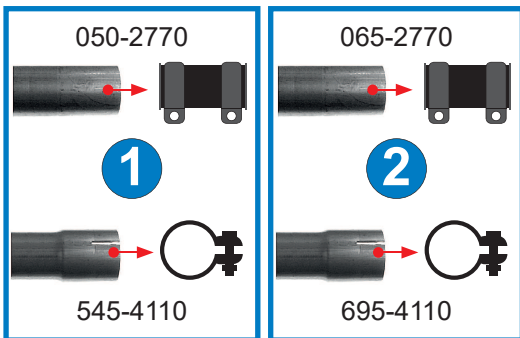

Reparationsfästen & gummi till / Repair fittings & rubber for Volvo V70III, XC70III & S80II

V70 III 3.0i T6 (08-16)
☛: B6304T2/T4
XC70 III 3.0i T6 (08-16)
☛: B6304T2/T4
S80 II 3.0i T6 (07-16)
☛: B6304T2/T4

Clamp: $\varnothing 64.0$

Art. nr. / Item No:
878-2665-6000

Art. nr. / Item No:
878-7205-6000

V70 III (08-16) All Models
XC70 III (08-16) All Models
S80 II (07-16) All Models

Det krävs 2 st.
monteringsset av
878-7303-6000!
En för vänster och
en för höger dämpare!

It requires 2 sets
of **878-7303-6000!**
One for the left and
one for the right
silencer!

Art. nr. / Item No:
878-7303-6000