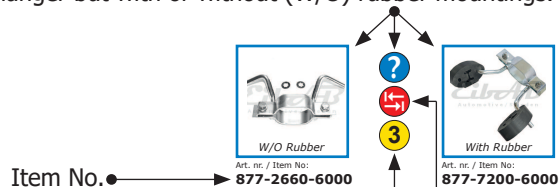

Teckenförklaring / Key to symbols

Same hanger but with or without (W/O) rubber mountings.

Shows where this item is to be mounted and must correspond to the number shown on drawing below

Indicates which side of the car this part is to be fitted. (Seen from the driver's perspective).