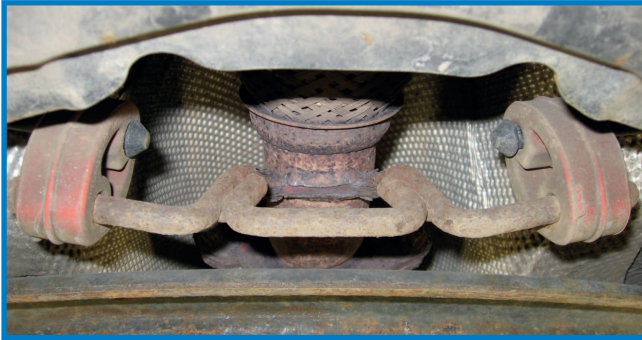

Rep.fäste & gummi till kat. / Repair fittings & rubber for cat.

Volvo C30I, S40II, V50I & C70II

Art. nr. / Item No:
865-2664-6000

Art. nr. / Item No:
865-7164-6000

Volvo C30I 1.6i 1.8i, 2.0i (07-13)
Volvo C70II 2.4S, 2.5T (06-11)
Volvo S40II 1.6i 1.8i, 2.0i (04-12)
Volvo V50I 1.6i 1.8i, 2.0i (04-12)

☛: B4164S3, B4184S8, B4184S11, B4204S3

Clamp: $\varnothing 58.0$

Bygeln skall monteras **FRAMFÖR** den gamla svetsfogen!
Shackle must be mounted **IN FRONT** of old welding seam!