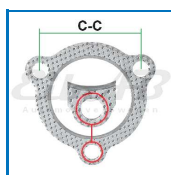

Gasket

Walker 80085
Bosal 256395
Klarius 410062
81094 256420
81199 256568

041-1500

Size and material
ø60.0 (3xø12.0) c-c 3x74.5
98.0x96.0x1.25-1.5
Steel / Graphite / Steel
Weight 0,016
Pack Bulk
Ean No 7330005007166

Important information
Contains graphite and can therefore be mounted in front or after CAT due to its heat resistance!

Alfa Romeo, Ford, Honda, Hyundai, Nissan, Rover, Saab, VAG, Volvo

VOL-1378871
VOL-1378872
VOL-462808