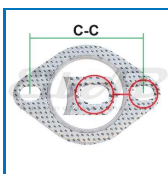

Gasket

Walker Bosal Klarius
80206 256213 410237
81053 256499 410242
81089 256504
81118 256584
81185 256854

Size and material
ø51.0 (Oval holes 2xø11.5x13.0) c-c 78.0
102.0x68.0x1.25-1.35
Steel / Graphite / Steel

Alfa Romeo, BMW, Daewoo, Daihatsu,
Hyundai, Kia, Saab, Subaru,
VAG, Volvo

VOL-1271480

VOL-464942

VOL-688088

Weight 0,012
Pack Bulk
Ean No 7330005006954
Important information

Contains graphite and can therefore be mounted
in front or after CAT due to its heat resistance!

022-1500