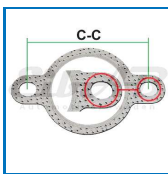

Gasket

Walker Bosal Klarius
80034 256034 410249
80035 256068 410279
80055 256210 410289
80075 410514

Size and material
ø59.0 (Oval holes 2xø11.5x13.0) c-c 98.5
125.0x75.0x1.25-1.5
Steel / Graphite / Steel

Alfa Romeo, BLMC, Fiat, Ford, Lancia,
Mazda, MG, Rover, Renault, Volvo

VOL-30813090

Weight 0,012
Pack Bulk
Ean No 7330005007098
Important information

Contains graphite and can therefore be mounted
in front or after CAT due to its heat resistance!

034-1500