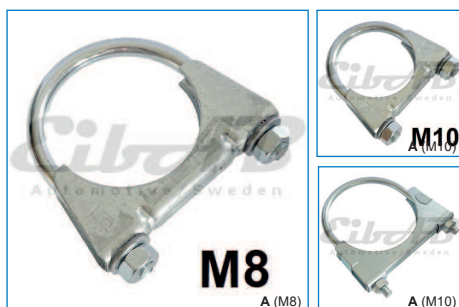

Rörklammer och skarvrör / Pipe clamps and connectors

Universal, Ford, Renault, PSA, VAG, Volvo etc...

ø (mm.)	Min. qty. [Bulk]	Type: A Item No. [Bulk]	Type: A Item No. [2-pack]	Type: A Item No. [10-pack]	Type: B Item No. [Bulk]	Type: U Item No. [Bulk]
M8x25	100	025-4650	025-4670	025-4700	025-3500	025-3400
M8x28	100	028-4650	028-4670	028-4700	028-3500	028-3400
M8x32	100	032-4650	032-4670	032-4700	032-3500	032-3400
M8x36	100	036-4650	036-4670	036-4700	036-3500	036-3400
M8x38	100	038-4650	038-4670	038-4700	038-3500	038-3400
M8x40	100	040-4650	040-4670	040-4700	040-3500	040-3400
M8x42	100	042-4650	042-4670	042-4700	042-3500	042-3400
M8x45	100	045-4650	045-4670	045-4700	045-3500	045-3400
M8x48	100	048-4650	048-4670	048-4700	048-3500	048-3400
M8x50	100	050-4650	050-4670	050-4700	050-3500	050-3400
M8x52	100	051-4650	051-4670	051-4700	051-3500	051-3400
M8x54	100	054-4650	054-4670	054-4700	054-3500	054-3400
M8x58	100	057-4650	057-4670	057-4700	057-3500	057-3400
M8x60	100	060-4650	060-4670	060-4700	060-3500	060-3400
M8x64	100	064-4650	064-4670	064-4700	064-3500	064-3400
M8x67	100	067-4650	067-4670	067-4700	067-3500	067-3400
M8x70	100	070-4650	070-4670	070-4700	070-3500	070-3400
M8x73	100	073-4650	073-4670	073-4700	073-3500	073-3400
M8x76	100	076-4650	076-4670	076-4700	076-3500	076-3400
M8x80	100	080-4650	080-4670	080-4700	080-3500	080-3400
M8x83	100	083-4650	083-4670	083-4700	083-3500	083-3400
M8x85	100	085-4650	085-4670	085-4700	085-3500	085-3400
M8x90	100	089-4650	089-4670	089-4700	089-3500	089-3400
M8x92	100	092-4650	092-4670	092-4700	092-3500	092-3400
M8x95	100	095-4650	095-4670	095-4700	095-3500	095-3400
M8x102	100	102-4650	102-4670	102-4700	102-3500	102-3400
M8x106	100	106-4650	106-4670	106-4700	106-3500	106-3400
M8x110	100	110-4650	110-4670	110-4700	110-3500	110-3400
M8x115	100	115-4650	115-4670	115-4700	115-3500	115-3400
M8x120	100	120-4650	120-4670	120-4700	120-3500	120-3400
M8x125	100	125-4650	125-4670	125-4700	125-3500	125-3400
M8x127	100	127-4650	127-4670	127-4700	127-3500	127-3400
M8x130	100	130-4650	130-4670	130-4700	130-3500	130-3400
M10x36	100	036-4800	036-4770	036-4750	036-3550	036-3450
M10x38	100	038-4800	038-4770	038-4750	038-3550	038-3450
M10x40	100	040-4800	040-4770	040-4750	040-3550	040-3450
M10x42	100	042-4800	042-4770	042-4750	042-3550	042-3450
M10x45	100	045-4800	045-4770	045-4750	045-3550	045-3450
M10x48	100	048-4800	048-4770	048-4750	048-3550	048-3450
M10x50	100	050-4800	050-4770	050-4750	050-3550	050-3450
M10x52	100	052-4800	052-4770	052-4750	052-3550	052-3450
M10x54	100	054-4800	054-4770	054-4750	054-3550	054-3450
M10x58	100	058-4800	058-4770	058-4750	058-3550	058-3450
M10x60	100	060-4800	060-4770	060-4750	060-3550	060-3450
M10x64	100	064-4800	064-4770	064-4750	064-3550	064-3450
M10x67	100	067-4800	067-4770	067-4750	067-3550	067-3450
M10x70	100	070-4800	070-4770	070-4750	070-3550	070-3450
M10x73	100	073-4800	073-4770	073-4750	073-3550	073-3450
M10x75	100	075-4800	075-4770	075-4750	075-3550	075-3450
M10x80	100	080-4800	080-4770	080-4750	080-3550	080-3450
M10x83	100	083-4800	083-4770	083-4750	083-3550	083-3450
M10x89	100	089-4800	089-4770	089-4750	089-3550	089-3450
M10x92	100	092-4800	092-4770	092-4750	092-3550	092-3450
M10x95	100	095-4800	095-4770	095-4750	095-3550	095-3450
M10x102	100	102-4800	102-4770	102-4750	102-3550	102-3450
M10x106	100	106-4800	106-4770	106-4750	106-3550	106-3450
M10x110	100	110-4800	110-4770	110-4750	110-3550	110-3450
M10x115	100	115-4800	115-4770	115-4750	115-3550	115-3450
M10x120	100	120-4800	120-4770	120-4750	120-3550	120-3450
M10x125	100	125-4800	125-4770	125-4750	125-3550	125-3450
M10x127	100	127-4800	127-4770	127-4750	127-3550	127-3450
M10x130	100	130-4800	130-4770	130-4750	130-3550	130-3450
M10x132	100	132-4800	132-4770	132-4750	132-3550	132-3450