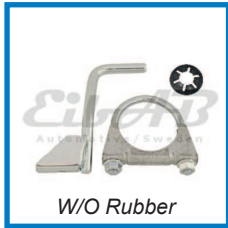

Art. nr. / Item No:
865-2661-6000

Art. nr. / Item No:
865-7350-6000

Volvo C30I 1.6i, 1.8i, 2.0i (06-13)
Volvo S40II 1.6i, 1.8i, 2.0i (04-11)
Volvo V50I 1.6i, 1.8i, 2.0i (04-11)
Ford Focus Models
✚: B4164S3, B4184S8/S11, B4204S3/S4
🔧: Ford: 1234018, 1253560, 1307934/6076, 1329718,
1333988/3989/9625, 1340657/668, 1364171/72, 1677746/51
🔧: Volvo: 30681700, 30681701

Clamp: $\varnothing 48.0$