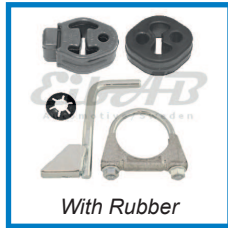

Art. nr. / Item No:
865-2661-6000

Art. nr. / Item No:
865-7350-6000

Volvo C30I 1.6i, 1.8i, 2.0i (06-13)
Volvo S40II 1.6i, 1.8i, 2.0i (04-11)
Volvo V50I 1.6i, 1.8i, 2.0i (04-11)
Ford Focus Models
✚: B4164S3, B4184S8/S11, B4204S3/S4
🔧: Ford: 1234018, 1253560, 1307934/6076, 1329718,
1333988/3989/9625, 1340657/668, 1364171/72, 1677746/51
🔧: Volvo: 30681700, 30681701

Clamp: $\varnothing 48.0$