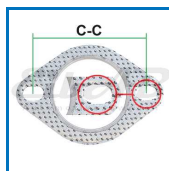

Gasket

Walker 80063
Bosal 256177
Klarius 410265

Size and material
ø55.0 (2xø9.5) c-c 84.0x87.5
116.0x77.0x1.5
Steel / Graphite / Steel
Weight 0,014
Pack Bulk
Ean No 7330005035152
Important information

Chevrolet Kalos (02-08), Lanos (97-03),
Tacuma (00-05)
Daewoo Kalos (02-08), Lanos (97-03),
Leganza (97-03), Tacuma (00-05)
Fits on many Renault models
Volvo 440 (93-97), 460 (36-97)

VOL-8432125

679-1300