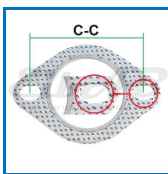

Gasket

Walker Bosal Klarius
80009 256272 410118
80010 256634 410168
80032 256645 410290
80209 256789
81005 256836
81030

Size and material
ø52.0 (Oval holes 2xø12.0x14.0) c-c 83.0
110.0x72.5x1.25-1.35
Steel / Graphite / Steel

Alfa Romeo, Daihatsu,
Fiat, Ford, Hyundai,
Isuzu, Kia, Lancia,
Mazda, Mitsubishi,
Nissan, Opel, Peugeot,
Rover, Saab, Subaru,
Suzuki, Valpen

VOL-1568514

Weight 0,012
Pack Bulk
Ean No 7330005006923
Important information

Contains graphite and can therefore be mounted
in front or after CAT due to its heat resistance!

020-1500