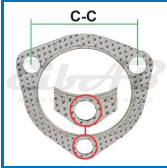

Gasket (Turbo gasket)

Walker Bosal Klarius

865-1490 *

Size and material
ø70.5 (3xø9.5) c-c 81.0
105.0x105.0x1.5
Steel / Graphite / Steel
Weight 0,016
Pack Bulk
Ean No 7330005050483
Important information

* Will be replaced by 827-1300!

Volvo S40 I (00-04), V40 I (00-04)

VOL-8642278