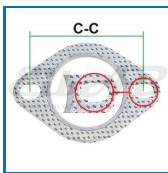

Gasket

Walker Bosal Klarius
80205 256104 410102
81167 256535

Size and material
ø56.0 (2xø11.0) c-c 93.0»98.0
127.0x81.0x1.5
Steel / Graphite / Steel

Abarth, Alfa Romeo, Fiat,
Ford, Lancia, Nissan,
Volvo 440 (88-94), 440 Turbo (88-97), 460 (89-97)

VOL-3435238

Weight 0,018
Pack Bulk
Ean No 7330005007012
Important information

Contains graphite and can therefore be mounted
in front or after CAT due to its heat resistance!

027-1500