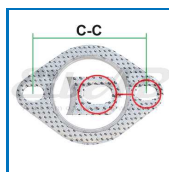

Gasket

Walker 80261
Bosal 256556
Klarius 410408

Size and material
ø67.0 (2xø13.0) c-c 102.0
128.0x88.0x1.25-1.50
Steel / Graphite / Steel
Weight 0,018
Pack Bulk
Ean No 7330005036227
Important information

Mitsubishi Carisma (97-06), Space star (98-06)
Nissan Navarra (06-), Pathfinder (06-)
Volvo S40 (98-03), V40 (98-03)

VOL-30873399

578-1300