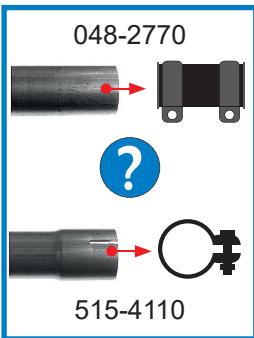

Reparationsfästen & gummi till / Repair fittings & rubber for Volvo 850, S70 & V70I

1

S70 (99-00)
V70I (99-00)
Clamp: $\varnothing 54.0$

2

Art. nr. / Item No:
894-2662-6000

Art. nr. / Item No:
894-7202-6000

Art. nr. / Item No:
894-4310-6000

1

Upper rod:
S70 (98-00), V70I (98-00)
Lower rod:
850 (91-97), S70 (96-97),
V70I (96-97)
Clamp: $\varnothing 60.0$

2

Art. nr. / Item No:
894-2664-6000

Art. nr. / Item No:
894-7204-6000

Art. nr. / Item No:
894-4310-6000

1

850 Turbo (93-97)
850 TDi (95-97)
S70 Turbo (96-00)
S70 TDi (96-00)
V70I Turbo (96-00)
V70I TDi (96-00)
Clamp: $\varnothing 64.0$

2

Art. nr. / Item No:
894-2663-6000

Art. nr. / Item No:
894-7203-6000

Art. nr. / Item No:
709-4310-6000

1

Art. nr. / Item No:
(2) 894-1010

2

Art. nr. / Item No:
(2) 899-1010