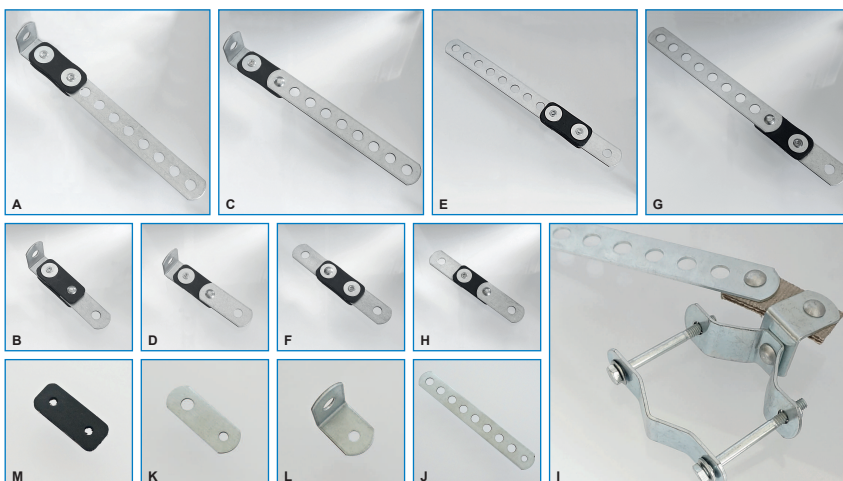

Reparationsstag för rör & dämpare / Repair rods for pipe & silencer Universal

Bild: Pic:	Dimension mm. / Measurement mm.	Item No. [Bulk]
	L x B x H x Mtrl.tjocklek x Antal remmar L x W x H x Mtrl. thickness x No. of straps	
A	225.0x25.0x45.0x2.0x2 (9xø10.0)	021-1662
B	113.0x25.0x45.0x2.0x2 (2xø10.0)	021-1663
C	225.0x25.0x40.0x2.0x1 (9xø10.0)	021-1660
D	113.0x25.0x40.0x2.0x1 (2xø10.0)	021-1661
E	255.0x25.0x17.0x2.0x2 (9xø10.0)	020-1662
F	145.0x25.0x17.0x2.0x2 (2xø10.0)	020-1663
G	255.0x25.0x14.0x2.0x1 (9xø10.0)	020-1660
H	145.0x25.0x14.0x2.0x2 (2xø10.0)	020-1661
I	Klämna/Clamp: ø38.0 - ø64.0 (8xø10.0)	022-2660
J	180.0x25.0x2.0 (8xø10.0, 1xø6.9)	011-1610
K	67.0x25.0x2.0 (1xø10.0, 1xø6.9)	011-1611
L	35.0x25.0x35.0x2.0 (1xø10.0, 1xø6.9)	011-1612
M	60.0x25.0x5.0 (2xø6.0) 3-Lager/Layer	011-1240