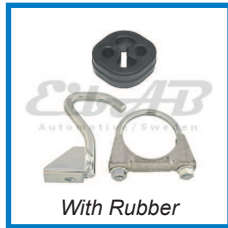

Reparationsfästen & gummi till / Repair fittings & rubber for Volvo C30I, S40II & V50I

Art. nr. / Item No:
865-2660-6000

Art. nr. / Item No:
865-7450-6000

Volvo C30I 1.6i, 1.8i, 2.0i (06-13)
Volvo S40II 1.6i, 1.8i, 2.0i (04-11)
Volvo V50I 1.6i, 1.8i, 2.0i (04-11)
✚: B4164S3, B4184S8/S11, B4204S3/S4

🔧: Volvo: 30681697/698/749, 30793876/878

Clamp: $\varnothing 48.0$