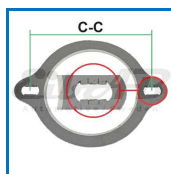

Gasket

Walker
Bosal
Klarius

049-1501

Size and material
ø80.0 (Oval holes 2xø7.5/12.0x15.0) c-c 109.0
137.0x104.0x1.25-1.5
Steel / Graphite
Weight 0,018
Pack Bulk
Ean No 7330005058441

Important information
Contains graphite and can therefore be mounted in front or after CAT due to its heat resistance!

Polestar, Volvo
Same gasket as 049-1500 but with different bolt holes.

VOL-31454377