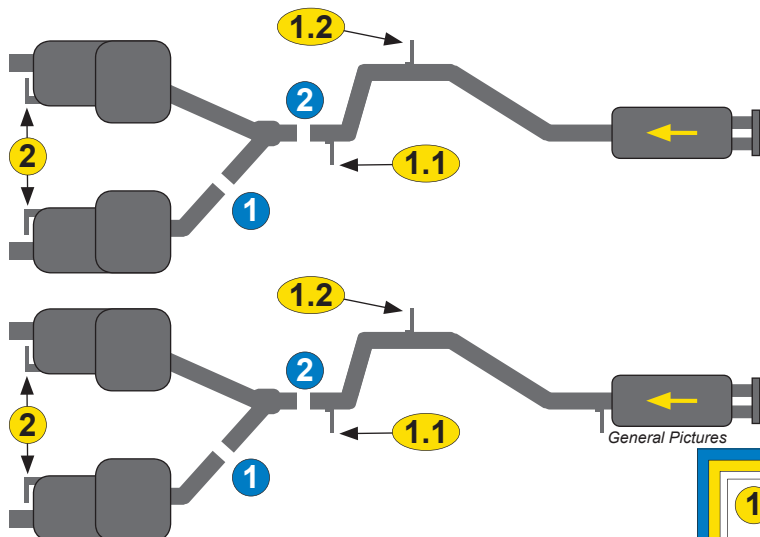

Reparationsfästen & gummi till / Repair fittings & rubber for Volvo V70III, XC70III & S80II

V70 III 3.2i (08-16)
XC70 III 3.2i (08-16)
S80 II 3.2i (07-16)

Clamp: $\varnothing 60.0$

Art. nr. / Item No:
878-2662-6000

Art. nr. / Item No:
878-7202-6000

V70 III (08-16) All Models
XC70 III (08-16) All Models
S80 II (07-16) All Models

Det krävs 2 st. monteringssatser av **878-7303-6000!**
En för vänster och en för höger dämpare!

It requires 2 sets of **878-7303-6000!**
One for the left and one for the right silencer!

Art. nr. / Item No:
878-7303-6000

878-5972

(Engineered by Kjell Niemeyer) Made by eibab.se in Sweden