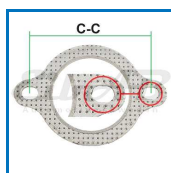

Gasket

Walker 80322
Bosal 256096
Klarius 410106
80429 256098
80505

043-1500

Size and material
ø65.0 (2xø11.0) c-c 100.0x106.0
130.0x90.0x1.25-1.5
Steel / Graphite / Steel
Weight 0,018
Pack Bulk
Ean No 7330005040705

Important information
Contains graphite and can therefore be mounted in front or after CAT due to its heat resistance!

Ford, Mazda, Nissan, Renault, Volvo

VOL-3062421
VOL-30676483
VOL-30864983
VOL-8663796