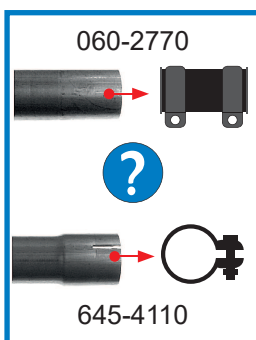

Reparationsfästen & gummi till / Repair fittings & rubber for Volvo XC90

?

1

Volvo XC90I 2.4D, 2.5T (02-14)
☛: B5254T2, B6294T, D5244T4/T5/T18

☛: Volvo: 30645017, 30733/077/165/369, 30793316, 31201881/85, 31303628, 31355301/02/11, 3137039

Clamp: $\varnothing 60.0$

Art. nr. / Item No:
877-2663-6000

Art. nr. / Item No:
877-7203-6000

?

2

Volvo XC90I 2.4D, 2.5T (02-14)
☛: B5254T2, B6294T, D5244T4/T5/T18

☛: Volvo: 30645017, 30733/077/165/369, 30793316, 31201881/85, 31303628, 31355301/02/11, 3137039

Art. nr. / Item No:
877-2666-6000

Art. nr. / Item No:
877-7306-6000