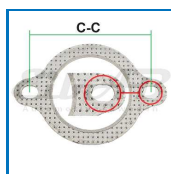

Gasket

Walker 256107
Bosal 410012
Klarius 410167

039-1500

Size and material
ø46.0 (2xø11.0) c-c 67.0x71.0
92.0x67.0x1.5
Steel / Graphite / Steel
Weight 0,008
Pack Bulk
Ean No 7330005036005

Important information
Contains graphite and can therefore be mounted in front or after CAT due to its heat resistance!

Alfa Romeo Alfetta (74-85), 75 (85-93), 90 (84-88), 155 (92-96), 164 (88-96), GTV (85-87)
BMW 3 (98-07), 5 (95-10), 7 (95-01), Z3 (96-03)
Mazda 323 (75-80), 626 (78-87), 929 II (83-87), B1800 (78-85)
Subaru Mini Jumbo (85-91), Vivio (92-00)
VW Transporter III (80-85)
Volvo Amazon (62-67), Duett (62-66), P1800 (61-66), PV (56-66)
Wiesmann MF3 Roadster (96-02)

VOL-1378904
VOL-403546