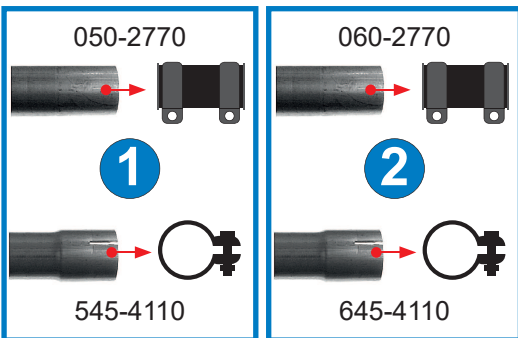

Reparationsfästen & gummi till / Repair fittings & rubber for Volvo V70III, XC70III & S80II

V70 III 3.2i (08-16)
XC70 III 3.2i (08-16)
S80 II 3.2i (07-16)

Clamp: $\varnothing 60.0$

Art. nr. / Item No:
878-2662-6000

Art. nr. / Item No:
878-7202-6000

V70 III (08-16) All Models
XC70 III (08-16) All Models
S80 II (07-16) All Models

Det krävs 2 st. monteringssatser av **878-7303-6000!**
En för vänster och en för höger dämpare!

It requires 2 sets of **878-7303-6000!**
One for the left and one for the right silencer!

Art. nr. / Item No:
878-7303-6000

878-5972

(Engineered by Kjell Niemeyer) Made by eibab.se in Sweden