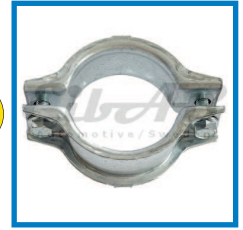

S70 (99-00)
V70I (99-00)
Clamp: $\varnothing 54.0$

2